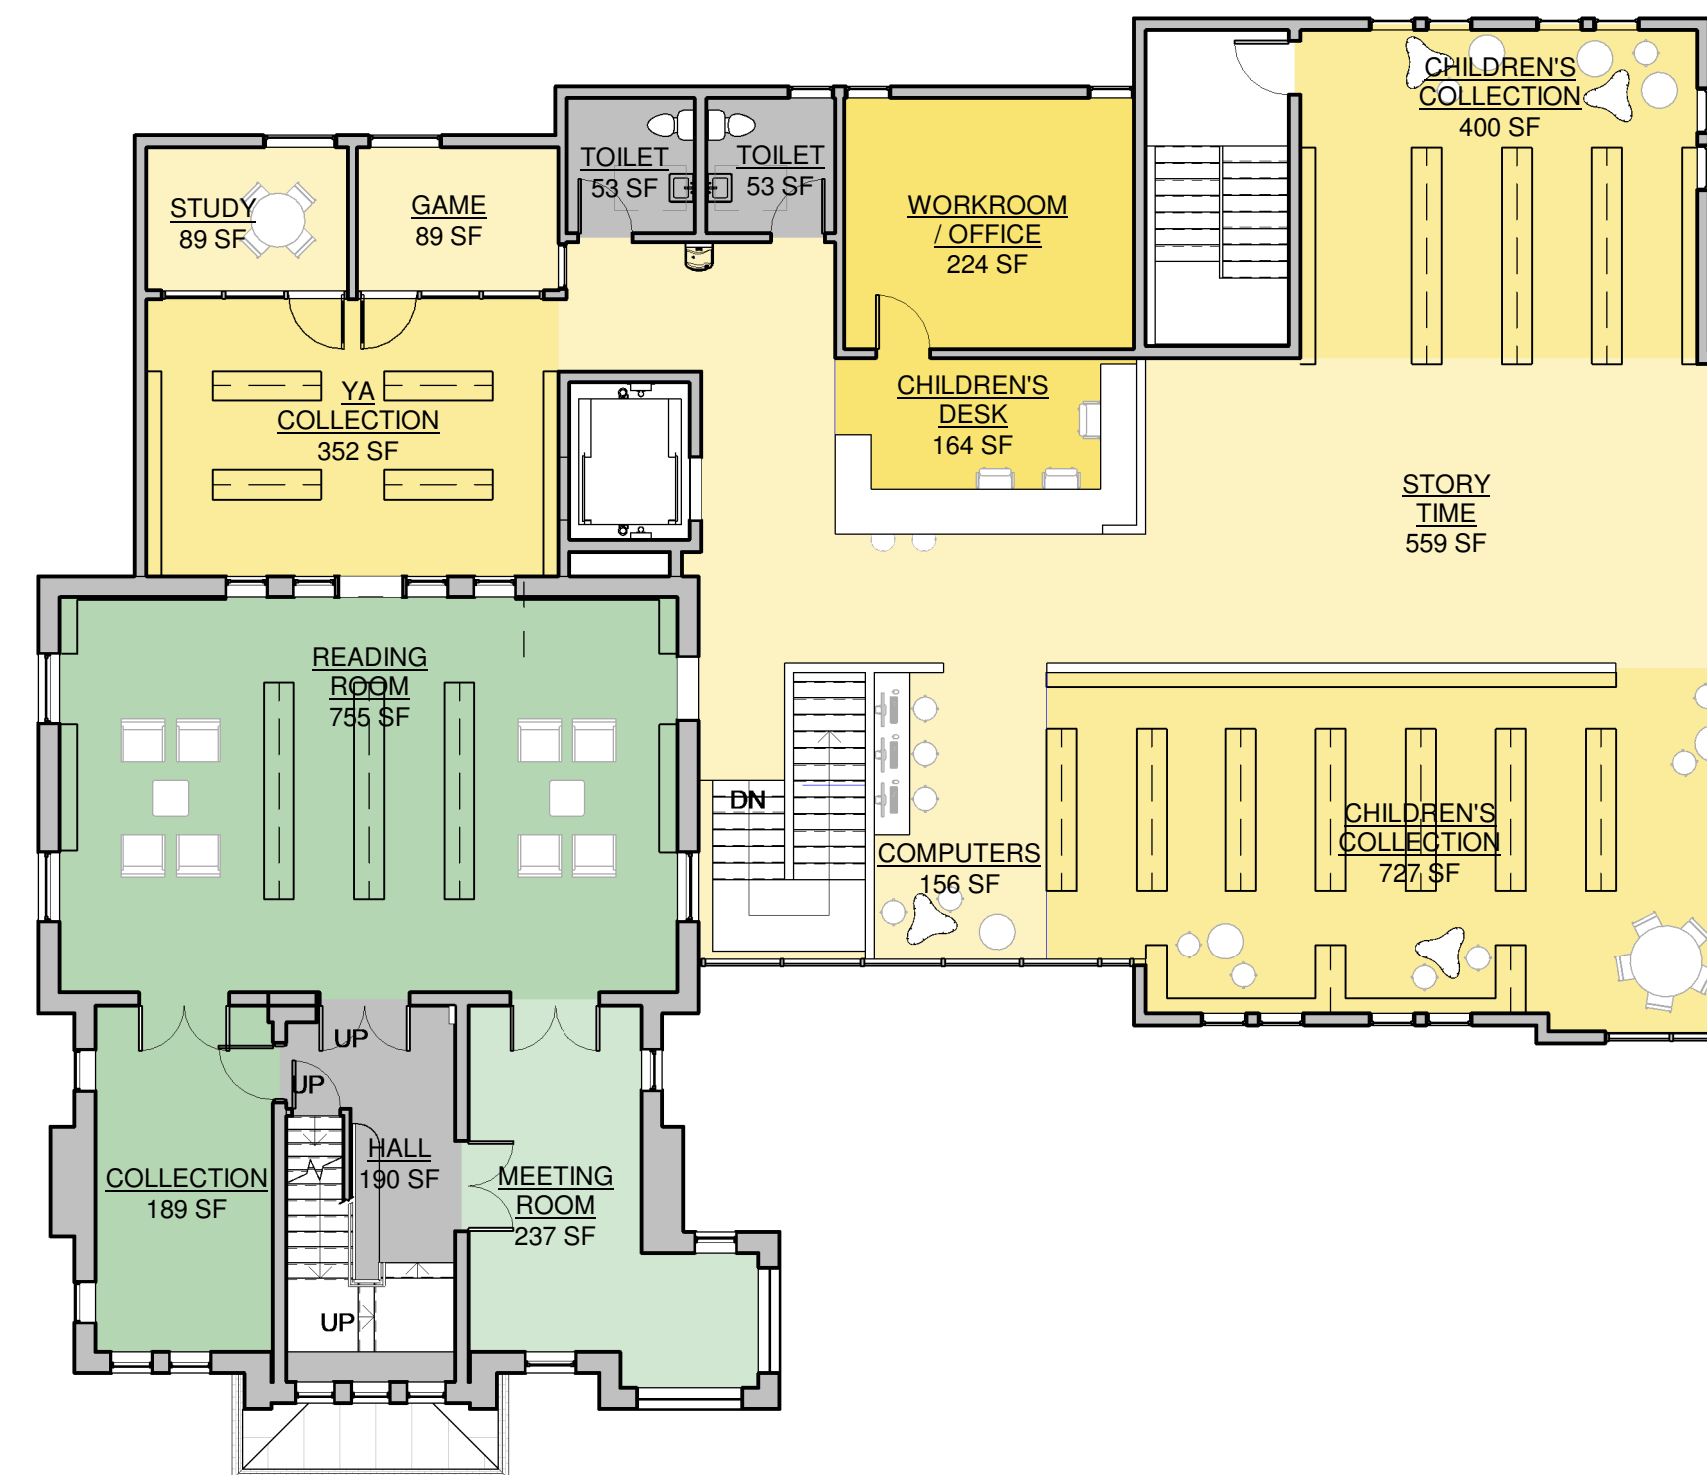

① LOWER LEVEL
 3/32" = 1'-0"

LOWER LEVEL PLAN

3/32" = 1'-0"

ScottSimonsArchitects

75 York Street, Portland, ME 04101
 207.772.4656 www.SimonsArchitects.com

RICE LIBRARY

RICE LIBRARY

MAY 2019

SCHEMATIC

① ENTRY LEVEL
3/32" = 1'-0"

FIRST FLOOR PLAN

3/32" = 1'-0"

ScottSimonsArchitects

75 York Street, Portland, ME 04101
207.772.4656 www.SimonsArchitects.com

RICE LIBRARY

RICE LIBRARY

MAY 2019

SCHEMATIC

① SECOND FLOOR
3/32" = 1'-0"

SECOND FLOOR PLAN

3/32" = 1'-0"

ScottSimonsArchitects

75 York Street, Portland, ME 04101
207.772.4656 www.SimonsArchitects.com

RICE LIBRARY