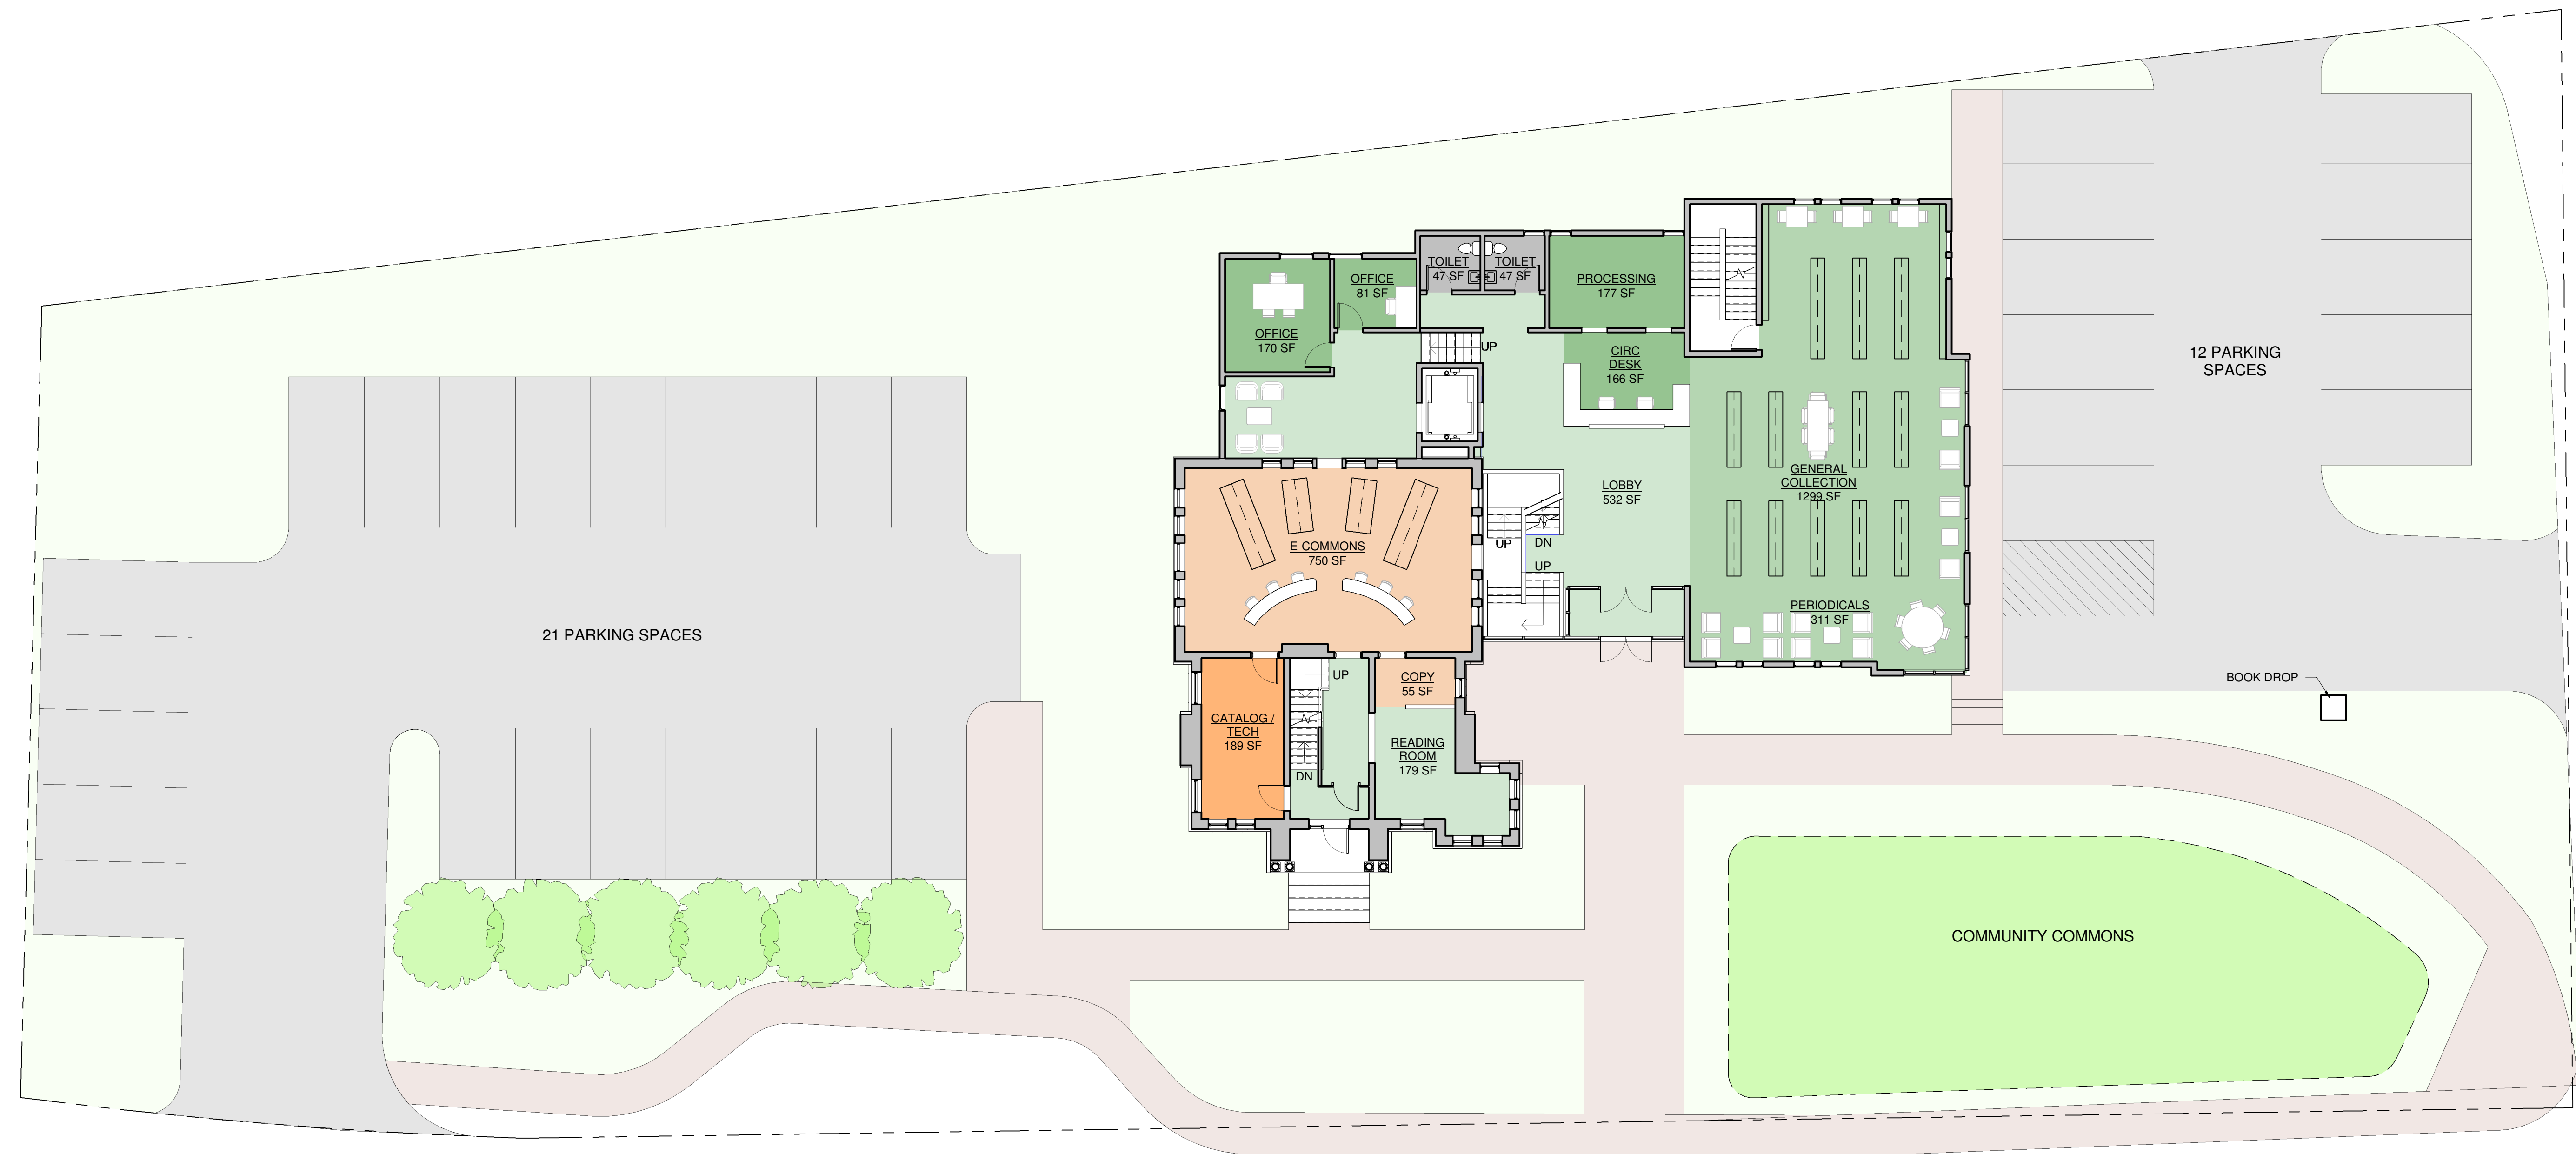

① LOWER LEVEL
 3/32" = 1'-0"

LOWER LEVEL PLAN

3/32" = 1'-0"

ScottSimonsArchitects

75 York Street, Portland, ME 04101
 207.772.4656 www.SimonsArchitects.com

RICE LIBRARY

RICE LIBRARY

MAY 2019

SCHEMATIC

① ENTRY LEVEL
3/32" = 1'-0"

FIRST FLOOR PLAN

3/32" = 1'-0"

ScottSimonsArchitects

75 York Street, Portland, ME 04101
207.772.4656 www.SimonsArchitects.com

RICE LIBRARY

RICE LIBRARY

MAY 2019

SCHEMATIC

① SECOND FLOOR
3/32" = 1'-0"

SECOND FLOOR PLAN

3/32" = 1'-0"

ScottSimonsArchitects

75 York Street, Portland, ME 04101
207.772.4656 www.SimonsArchitects.com

RICE LIBRARY

RICE LIBRARY

MAY 2019

SCHEMATIC