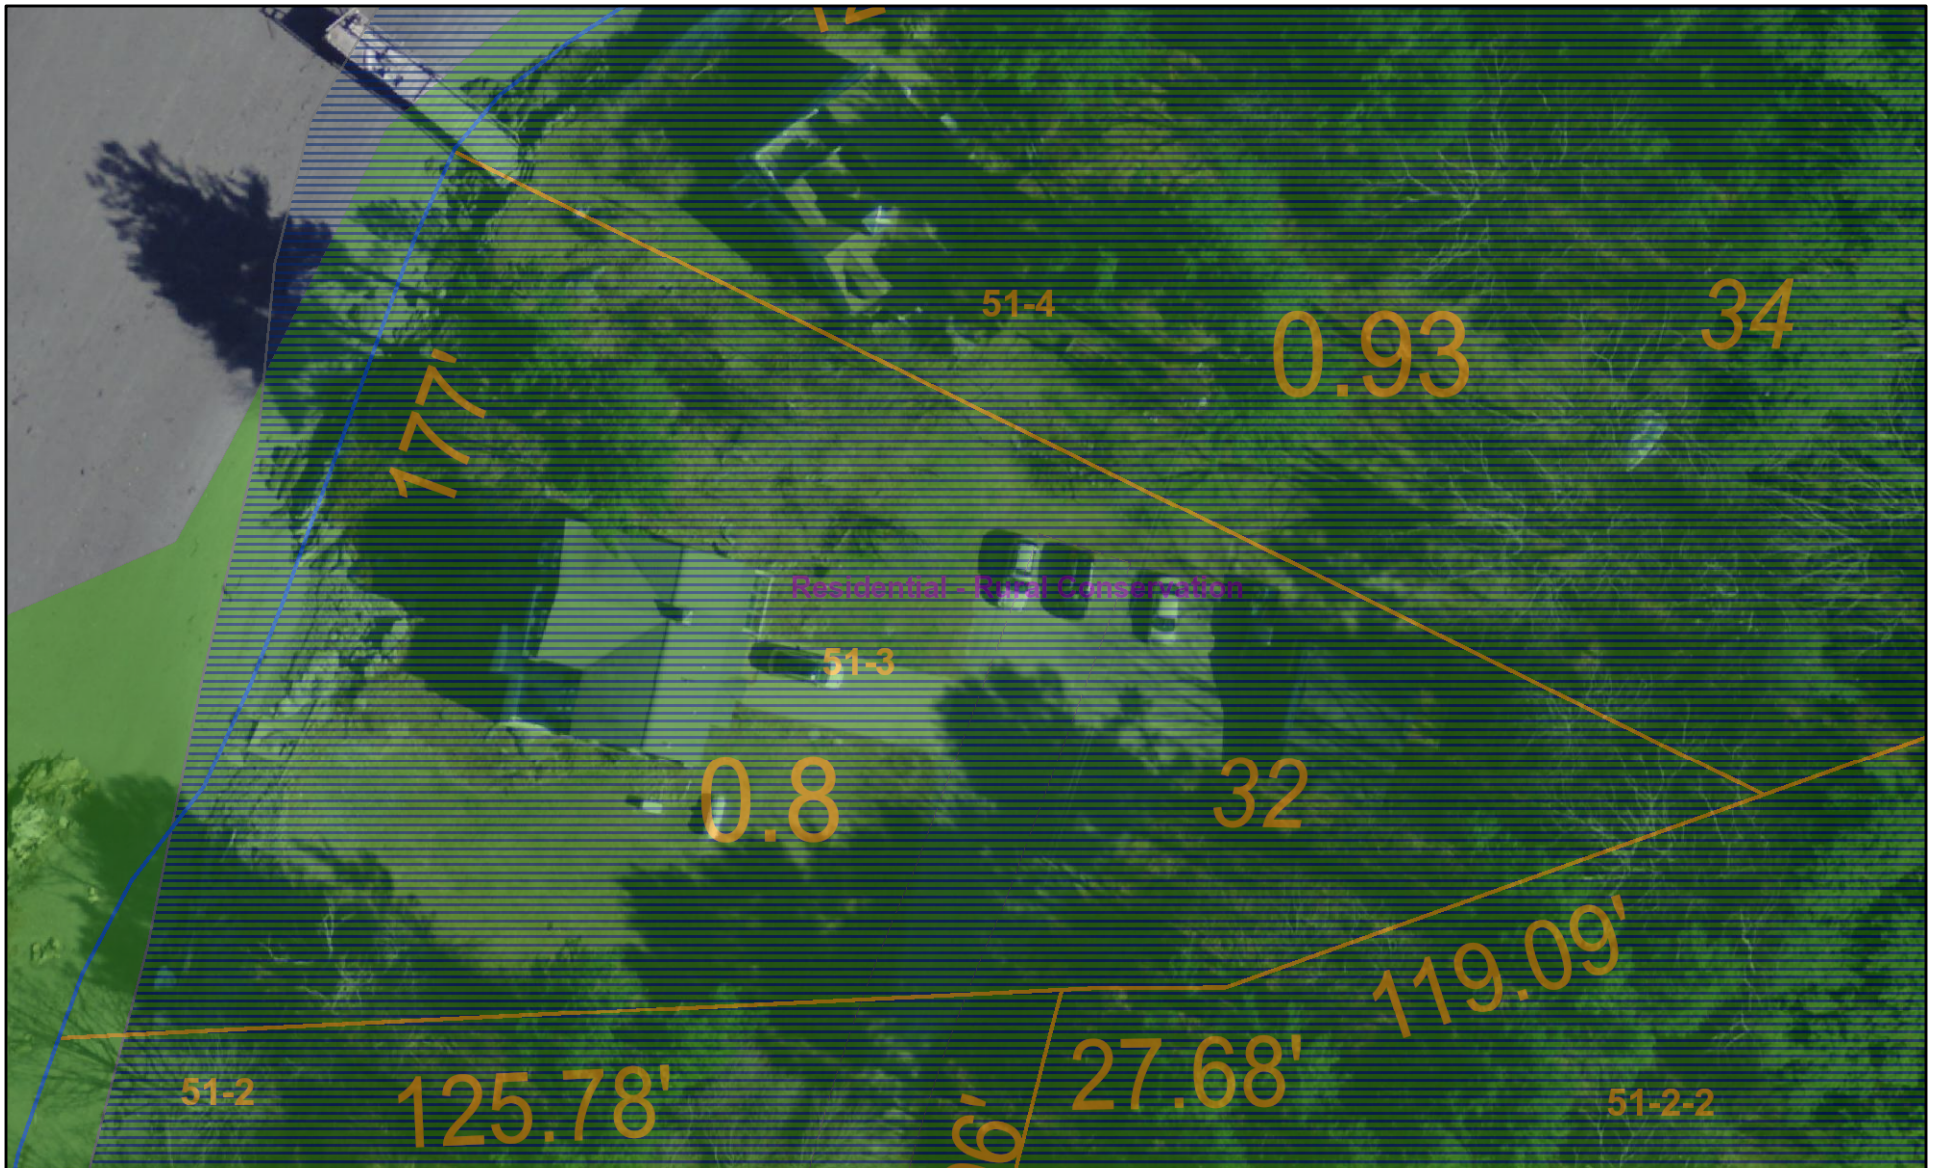

Kittery, ME

May 5, 2022

1 inch = 40 Feet

www.cai-tech.com

Data shown on this map is provided for planning and informational purposes only. The municipality and CAI Technologies are not responsible for any use for other purposes or misuse or misrepresentation of this map.