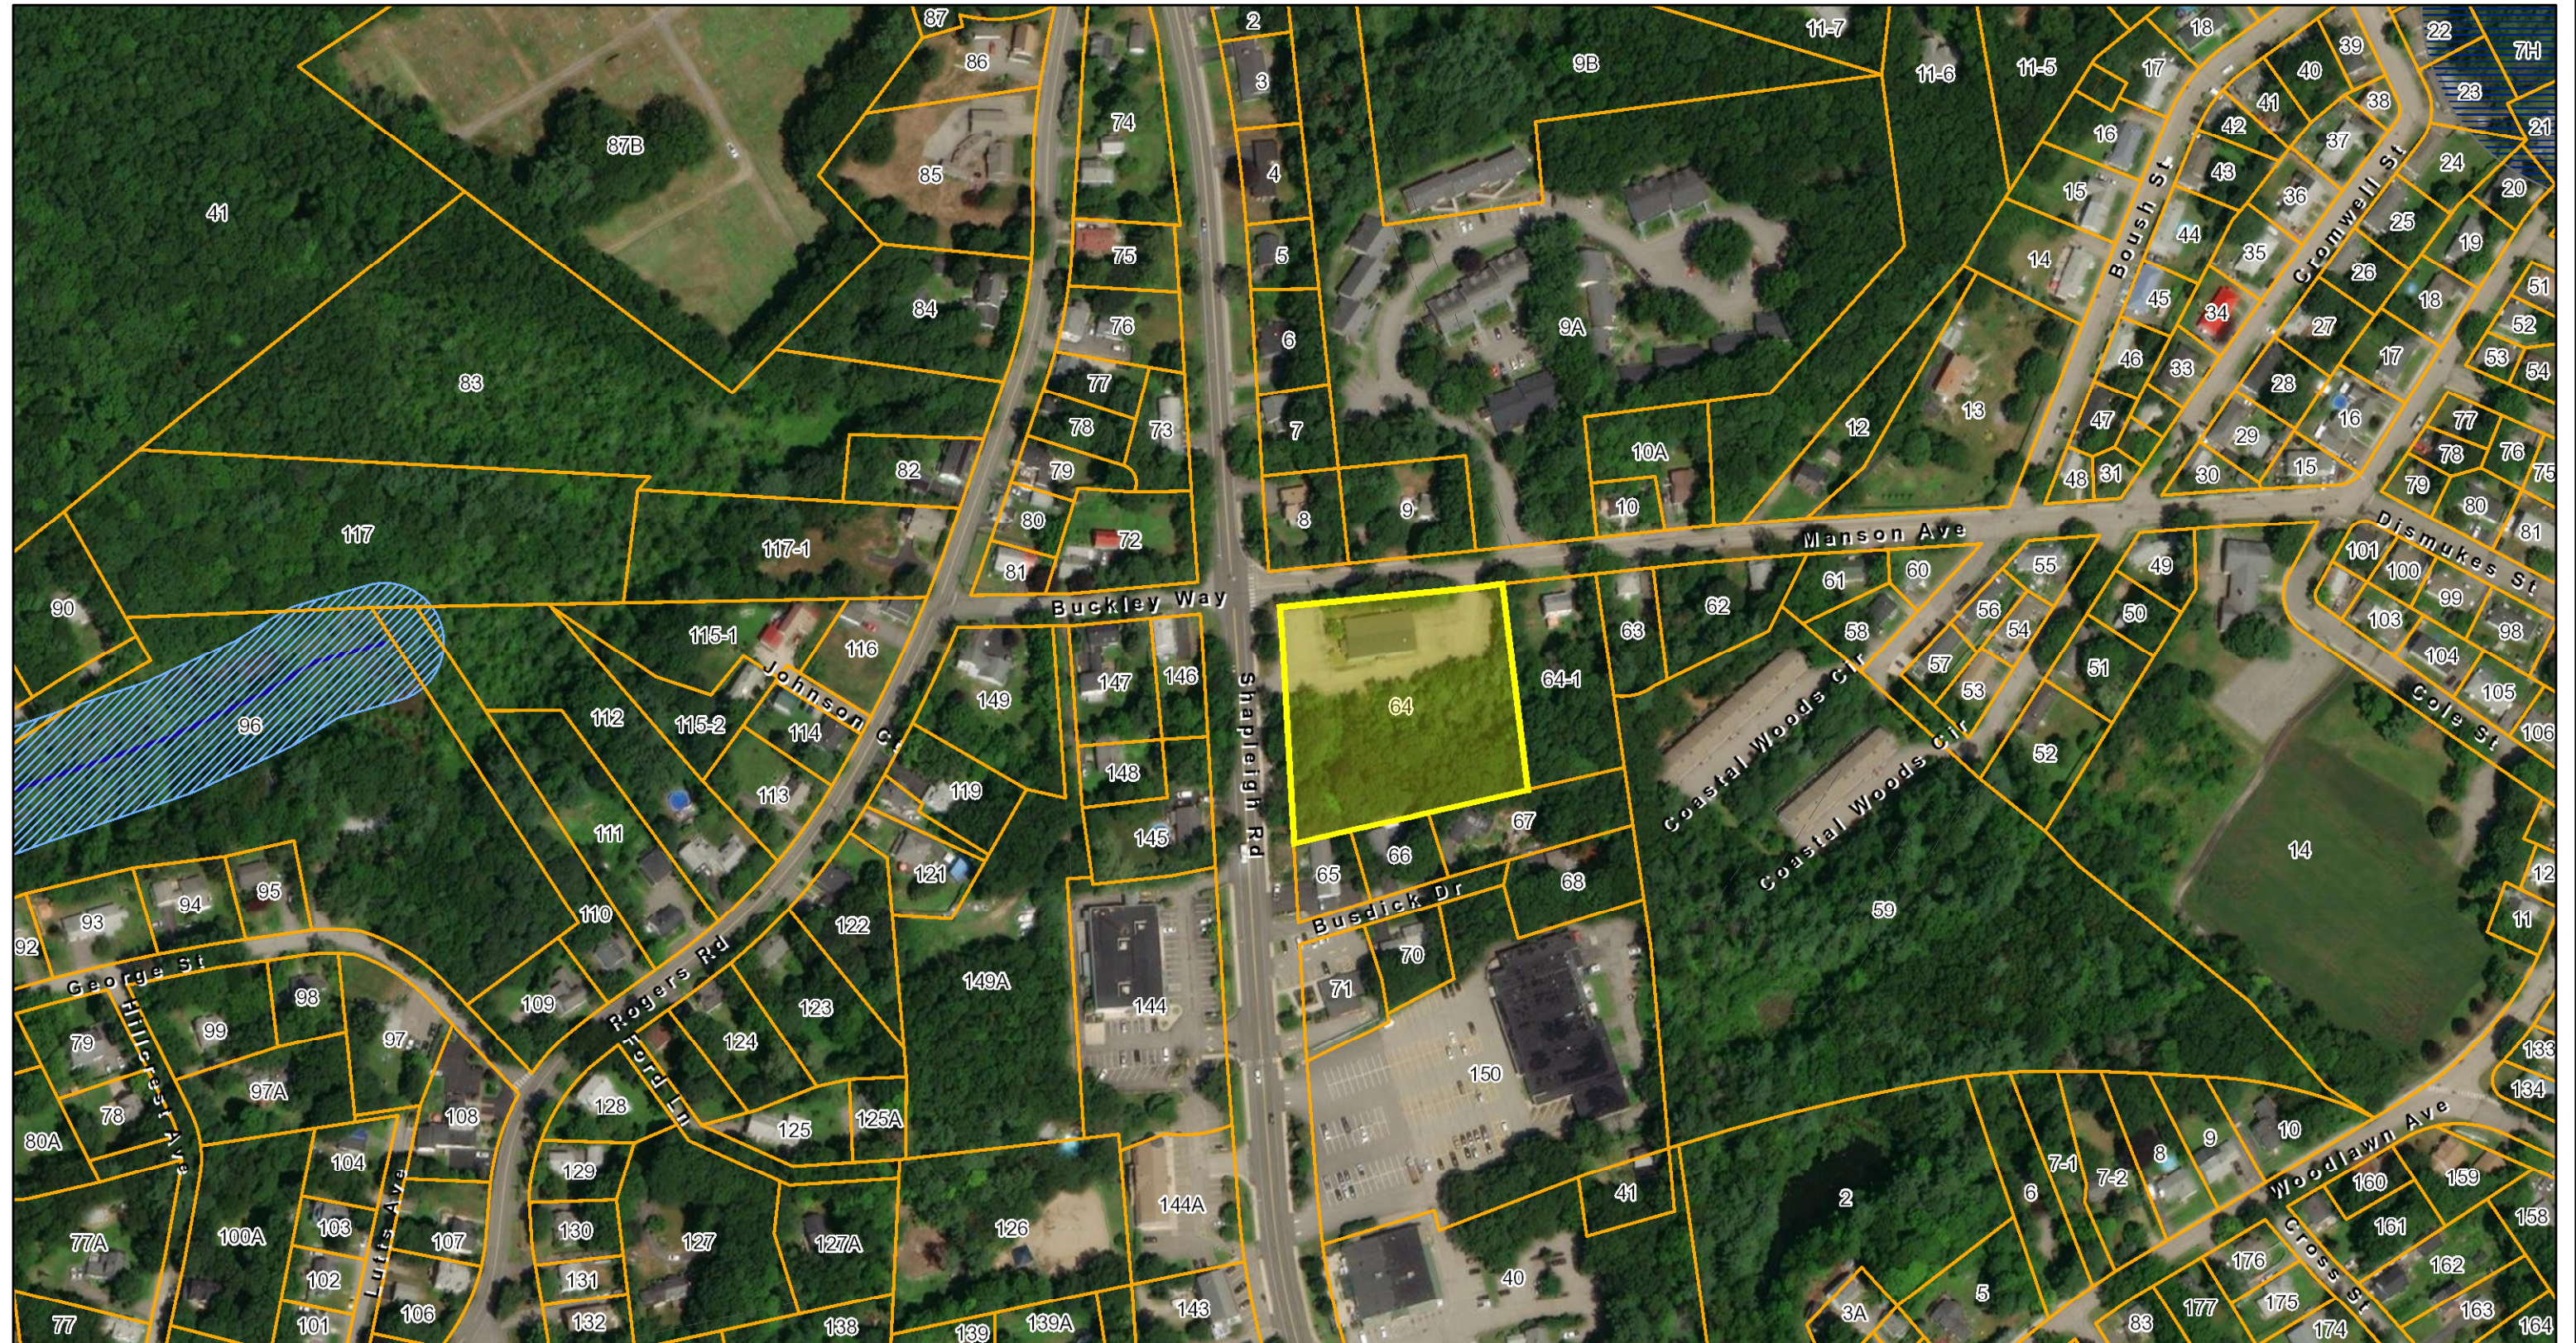

22 Shapleigh Road - Vicinity Map

Kittery, ME

November 2, 2022

1 inch = 200 Feet

www.cai-tech.com

Data shown on this map is provided for planning and informational purposes only. The municipality and CAI Technologies are not responsible for any use for other purposes or misuse or misrepresentation of this map.